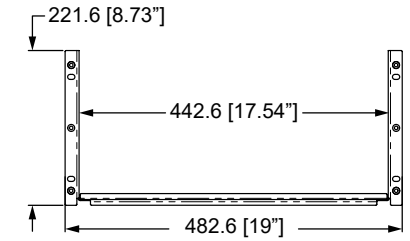

R1498/5UK-Shelf