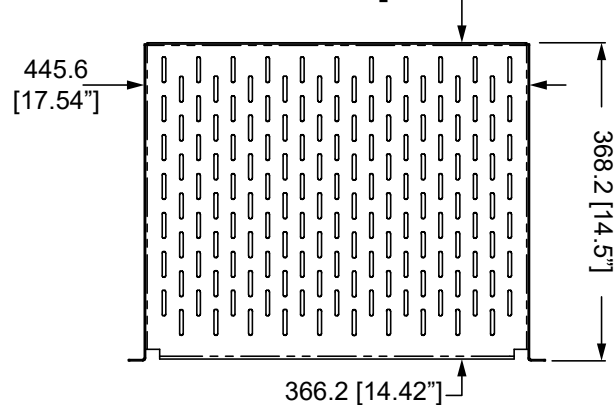

Shelves Top View

Clamp Bars

R1288-CBK Clamp Bar

R1288-CBK Clamp Bar

Part Number	Shelf	Faceplate	Clamp Bar	U Size	Weight	Manufacture make and model number
SONOS WIRELESS SYSTEMS						
R1498/2UK-SPORT1	R1498/2UK-SHELF	R1498/2UK-FP-SPORT1	R1288/CBK	2U	3.2kg / 7lb	1 X SONOS PORT
R1498/2UK-SPORT2	R1498/2UK-SHELF	R1498/2UK-FP-SPORT2	R1288/CBK	2U	3.2kg / 7lb	2 X SONOS PORT
R1498/2UK-SPORT3	R1498/2UK-SHELF	R1498/2UK-FP-SPORT3	R1288/CBK	2U	3.2kg / 7lb	3 X SONOS PORT
R1498/2UK-SONPT	R1498/2UK-SHELF	R1498/2UK-FP-SONPT	R1288/CBK	2U	3.2kg / 7lb	1 X SONOS PORT & 1 X SONOS AMP
R1498/2UK-SONAMP1	R1498/2UK-SHELF	R1498-2U-SONAMP1-FP	R1288-DCBK	2U	3.2kg / 7lb	1 X SONOS AMP
R1498/2UK-SONAMP2	R1498/2UK-SHELF	R1498-2U-SONAMP2-FP	R1288-DCBK	2U	3.2kg / 7lb	2 X SONOS AMP
R1498/2UK-SONAMPZP90	R1498/2UK-SHELF	R1498/2UK-FP-AMPZP90	R1288-DCBK	2U	3.2kg / 7lb	1 x SONOS AMP & 1 x SONOS ZP90
R1498/3UK-SONOZP120S	R1498/3UK-SHELF	R1498/3UK-FPSONO120S	R1288-DCBK	3U	3.6kg / 7.94lb	1 x SONOS CONNECT:AMP
R1498/3UK-SONOSZP120	R1498/3UK-SHELF	R1498/3UK-FP-SONO120	R1288-DCBK	3U	3.6kg / 7.94lb	2 x SONOS CONNECT:AMP
R1498/3UK-S12090	R1498/3UK-SHELF	R1498/3UK-FP-SP12090	R1288/CBK	3U	3.6kg / 7.94lb	1 x SONOS CONNECT:AMP & 1 x SONOS CONNECT
R1498/2UK-SONOS1	R1498/2UK-SHELF	R1498/2UK-FP-SONOS1	R1288-DCBK	2U	3.2kg / 7lb	1 x SONOS CONNECT
R1498/2UK-SONOS2	R1498/2UK-SHELF	R1498/2UK-FP-SONOS2	R1288-DCBK	2U	3.2kg / 7lb	2 x SONOS CONNECT
R1498/2UK-SONOS3	R1498/2UK-SHELF	R1498/2UK-FP-SONOS3	R1288-DCBK	2U	3.2kg / 7lb	3 x SONOS CONNECT
APPLE TV						
R1498/1UK-ATV1	R1498/1UK-SHELF	R1498/1UK-FP-ATV1	R1288/CBK	1U	2.6kg / 5.7lb	1 X APPLE TV (3rd generation)
R1498/1UK-ATV2	R1498/1UK-SHELF	R1498/1UK-FP-ATV2	R1288/CBK	1U	2.6kg / 5.7lb	2 X APPLE TV (3rd generation)
R1498/2UK-ATV1	R1498/2UK-SHELF	R1498/2UK-FP-ATV1	R1288/CBK	2U	3.2kg / 7lb	1 X APPLE TV HD / APPLE TV (4th generation)
R1498/2UK-ATV2	R1498/2UK-SHELF	R1498/2UK-FP-ATV2	R1288/CBK	2U	3.2kg / 7lb	2 X APPLE TV HD / APPLE TV (4th generation)
R1498/2UK-ATV3	R1498/2UK-SHELF	R1498/2UK-FP-ATV3	R1288/CBK	2U	3.2kg / 7lb	3 X APPLE TV HD / APPLE TV (4th generation)
R1498/2UK-ATVG4	R1498/2UK-SHELF	R1498-2U-FP-ATV-G4	R1288/CBK	2U	3.2kg / 7lb	1 X APPLE TV 4K
DVD PLAYERS						
R1498/2UK-UNP-X800M	R1498/2UK-SHELF	C2-R1285-2U-UBP-X800	R1288/CBK	2U	3.2kg / 7lb	1 X SONY UBP-X800M2 PLAYER
R1498/2UK-X1000E	R1498/2UK-SHELF	R1498-2U-FP-X1000E	R1288/CBK	2U	3.2kg / 7lb	1 X SONY UBP-X1000ES