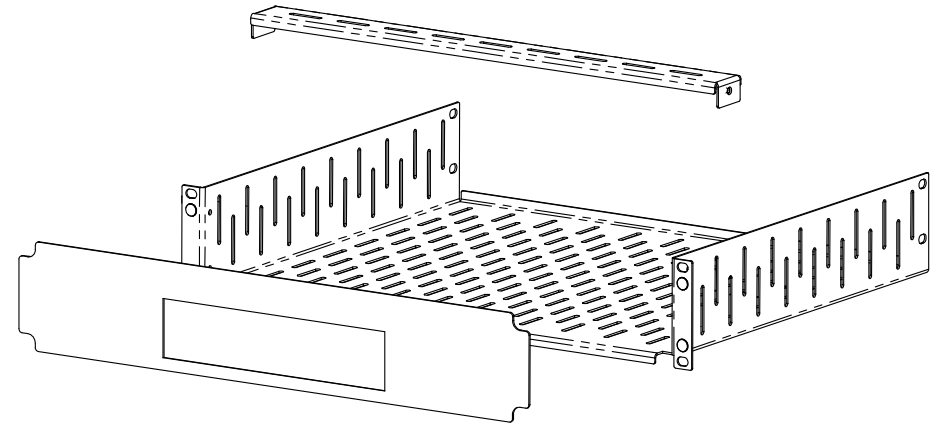

Vented Rack Shelf with CNC cut Magnetic Faceplates

Each Kit includes:

- 1 x Vented Rack Shelf with Magnets for Faceplates
- 1 x CNC cut Faceplates
- 1 x Clamp Bar to help secure your equipment

Custom Front Panels available for any piece of equipment on the market such as AV equipment or game consoles.

Shelves Front View