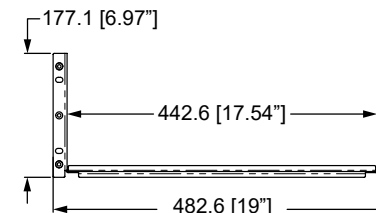

R1498/4UK-Shelf