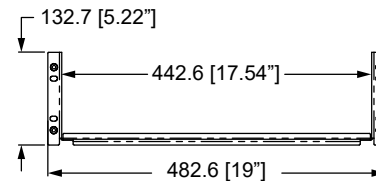

R1498/3UK-Shelf