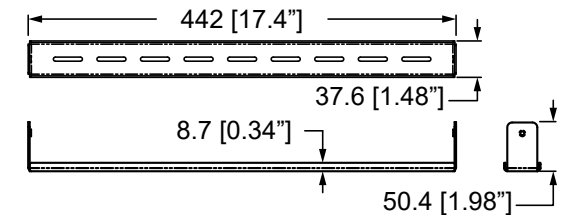

Shelves Top View

Clamp Bars

R1288-CBK Clamp Bar

R1288-CBK Clamp Bar

Part Number	Shelf	Faceplate	Clamp Bar	U Size	Weight	Manufacture make and model number
SONOS WIRELESS SYSTEMS						
R1498/2UK-SPORT1	R1498/2UK-SHELF	R1498/2UK-FP-SPORT1	R1288/CBK	2U	3.2kg / 7lb	1 X SONOS PORT
R1498/2UK-SPORT2	R1498/2UK-SHELF	R1498/2UK-FP-SPORT2	R1288/CBK	2U	3.2kg / 7lb	2 X SONOS PORT
R1498/2UK-SPORT3	R1498/2UK-SHELF	R1498/2UK-FP-SPORT3	R1288/CBK	2U	3.2kg / 7lb	3 X SONOS PORT
R1498/2UK-SONPT	R1498/2UK-SHELF	R1498/2UK-FP-SONPT	R1288/CBK	2U	3.2kg / 7lb	1 X SONOS PORT & 1 X SONOS AMP
R1498/2UK-SONAMP1	R1498/2UK-SHELF	R1498-2U-SONAMP1-FP	R1288-DCBK	2U	3.2kg / 7lb	1 X SONOS AMP
R1498/2UK-SONAMP2	R1498/2UK-SHELF	R1498-2U-SONAMP2-FP	R1288-DCBK	2U	3.2kg / 7lb	2 X SONOS AMP
R1498/2UK-SONAMPZP90	R1498/2UK-SHELF	R1498/2UK-FP-AMPZP90	R1288-DCBK	2U	3.2kg / 7lb	1 x SONOS AMP & 1 x SONOS ZP90
R1498/3UK-SONOZP120S	R1498/3UK-SHELF	R1498/3UK-FPSONO120S	R1288-DCBK	3U	3.6kg / 7.94lb	1 x SONOS CONNECT:AMP
R1498/3UK-SONOSZP120	R1498/3UK-SHELF	R1498/3UK-FP-SONO120	R1288-DCBK	3U	3.6kg / 7.94lb	2 x SONOS CONNECT:AMP
R1498/3UK-S12090	R1498/3UK-SHELF	R1498/3UK-FP-SP12090	R1288/CBK	3U	3.6kg / 7.94lb	1 x SONOS CONNECT:AMP & 1 x SONOS CONNECT
R1498/2UK-SONOS1	R1498/2UK-SHELF	R1498/2UK-FP-SONOS1	R1288-DCBK	2U	3.2kg / 7lb	1 x SONOS CONNECT
R1498/2UK-SONOS2	R1498/2UK-SHELF	R1498/2UK-FP-SONOS2	R1288-DCBK	2U	3.2kg / 7lb	2 x SONOS CONNECT
R1498/2UK-SONOS3	R1498/2UK-SHELF	R1498/2UK-FP-SONOS3	R1288-DCBK	2U	3.2kg / 7lb	3 x SONOS CONNECT
APPLE TV						
R1498/1UK-ATV1	R1498/1UK-SHELF	R1498/1UK-FP-ATV1	R1288/CBK	1U	2.6kg / 5.7lb	1 X APPLE TV (3rd generation)
R1498/1UK-ATV2	R1498/1UK-SHELF	R1498/1UK-FP-ATV2	R1288/CBK	1U	2.6kg / 5.7lb	2 X APPLE TV (3rd generation)
R1498/2UK-ATV1	R1498/2UK-SHELF	R1498/2UK-FP-ATV1	R1288/CBK	2U	3.2kg / 7lb	1 X APPLE TV HD / APPLE TV (4th generation)
R1498/2UK-ATV2	R1498/2UK-SHELF	R1498/2UK-FP-ATV2	R1288/CBK	2U	3.2kg / 7lb	2 X APPLE TV HD / APPLE TV (4th generation)
R1498/2UK-ATV3	R1498/2UK-SHELF	R1498/2UK-FP-ATV3	R1288/CBK	2U	3.2kg / 7lb	3 X APPLE TV HD / APPLE TV (4th generation)
R1498/2UK-ATVG4	R1498/2UK-SHELF	R1498-2U-FP-ATV-G4	R1288/CBK	2U	3.2kg / 7lb	1 X APPLE TV 4K
DVD PLAYERS						
R1498/2UK-UNP-X800M	R1498/2UK-SHELF	C2-R1285-2U-UBP-X800	R1288/CBK	2U	3.2kg / 7lb	1 X SONY UBP-X800M2 PLAYER
R1498/2UK-X1000E	R1498/2UK-SHELF	R1498-2U-FP-X1000E	R1288/CBK	2U	3.2kg / 7lb	1 X SONY UBP-X1000ES