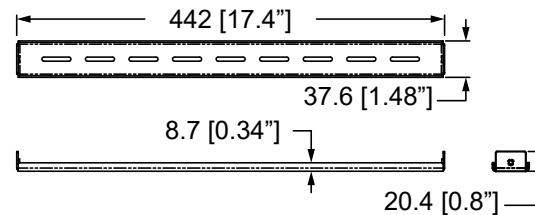

Shelves Top View

Clamp Bars

R1288-CBK Clamp Bar

R1288-CBK Clamp Bar

Part Number	Shelf	Faceplate	Clamp Bar	U Size	Weight	Manufacture make and model number
SONOS WIRELESS SYSTEMS						
R1498/2UK-SPORT1	R1498/2UK-SHELF	R1498/2UK-FP-SPORT1	R1288/CBK	2U	3.2kg / 7lb	1 X SONOS PORT
R1498/2UK-SPORT2	R1498/2UK-SHELF	R1498/2UK-FP-SPORT2	R1288/CBK	2U	3.2kg / 7lb	2 X SONOS PORT
R1498/2UK-SPORT3	R1498/2UK-SHELF	R1498/2UK-FP-SPORT3	R1288/CBK	2U	3.2kg / 7lb	3 X SONOS PORT
R1498/2UK-SONPT	R1498/2UK-SHELF	R1498/2UK-FP-SONPT	R1288/CBK	2U	3.2kg / 7lb	1 X SONOS PORT & 1 X SONOS AMP
R1498/2UK-SONAMP1	R1498/2UK-SHELF	R1498-2U-SONAMP1-FP	R1288-DCBK	2U	3.2kg / 7lb	1 X SONOS AMP
R1498/2UK-SONAMP2	R1498/2UK-SHELF	R1498-2U-SONAMP2-FP	R1288-DCBK	2U	3.2kg / 7lb	2 X SONOS AMP
R1498/2UK-SONAMPZP90	R1498/2UK-SHELF	R1498/2UK-FP-AMPZP90	R1288-DCBK	2U	3.2kg / 7lb	1 x SONOS AMP & 1 x SONOS ZP90
R1498/3UK-SONOZP120S	R1498/3UK-SHELF	R1498/3UK-FPSONO120S	R1288-DCBK	3U	3.6kg / 7.94lb	1 x SONOS CONNECT:AMP
R1498/3UK-SONOSZP120	R1498/3UK-SHELF	R1498/3UK-FP-SONO120	R1288-DCBK	3U	3.6kg / 7.94lb	2 x SONOS CONNECT:AMP
R1498/3UK-S12090	R1498/3UK-SHELF	R1498/3UK-FP-SP12090	R1288/CBK	3U	3.6kg / 7.94lb	1 x SONOS CONNECT:AMP & 1 x SONOS CONNECT
R1498/2UK-SONOS1	R1498/2UK-SHELF	R1498/2UK-FP-SONOS1	R1288-DCBK	2U	3.2kg / 7lb	1 x SONOS CONNECT
R1498/2UK-SONOS2	R1498/2UK-SHELF	R1498/2UK-FP-SONOS2	R1288-DCBK	2U	3.2kg / 7lb	2 x SONOS CONNECT
R1498/2UK-SONOS3	R1498/2UK-SHELF	R1498/2UK-FP-SONOS3	R1288-DCBK	2U	3.2kg / 7lb	3 x SONOS CONNECT
APPLE TV						
R1498/1UK-ATV1	R1498/1UK-SHELF	R1498/1UK-FP-ATV1	R1288/CBK	1U	2.6kg / 5.7lb	1 X APPLE TV (3rd generation)
R1498/1UK-ATV2	R1498/1UK-SHELF	R1498/1UK-FP-ATV2	R1288/CBK	1U	2.6kg / 5.7lb	2 X APPLE TV (3rd generation)
R1498/2UK-ATV1	R1498/2UK-SHELF	R1498/2UK-FP-ATV1	R1288/CBK	2U	3.2kg / 7lb	1 X APPLE TV HD / APPLE TV (4th generation)
R1498/2UK-ATV2	R1498/2UK-SHELF	R1498/2UK-FP-ATV2	R1288/CBK	2U	3.2kg / 7lb	2 X APPLE TV HD / APPLE TV (4th generation)
R1498/2UK-ATV3	R1498/2UK-SHELF	R1498/2UK-FP-ATV3	R1288/CBK	2U	3.2kg / 7lb	3 X APPLE TV HD / APPLE TV (4th generation)
R1498/2UK-ATVG4	R1498/2UK-SHELF	R1498-2U-FP-ATV-G4	R1288/CBK	2U	3.2kg / 7lb	1 X APPLE TV 4K
DVD PLAYERS						
R1498/2UK-UNP-X800M	R1498/2UK-SHELF	C2-R1285-2U-UBP-X800	R1288/CBK	2U	3.2kg / 7lb	1 X SONY UBP-X800M2 PLAYER
R1498/2UK-X1000E	R1498/2UK-SHELF	R1498-2U-FP-X1000E	R1288/CBK	2U	3.2kg / 7lb	1 X SONY UBP-X1000ES