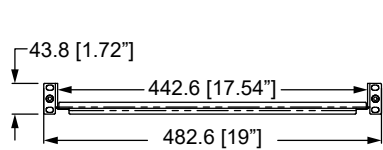

R1498/1UK-Shelf