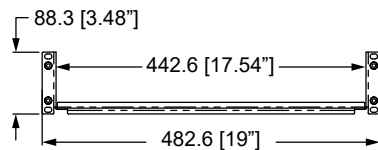

R1498/2UK-Shelf