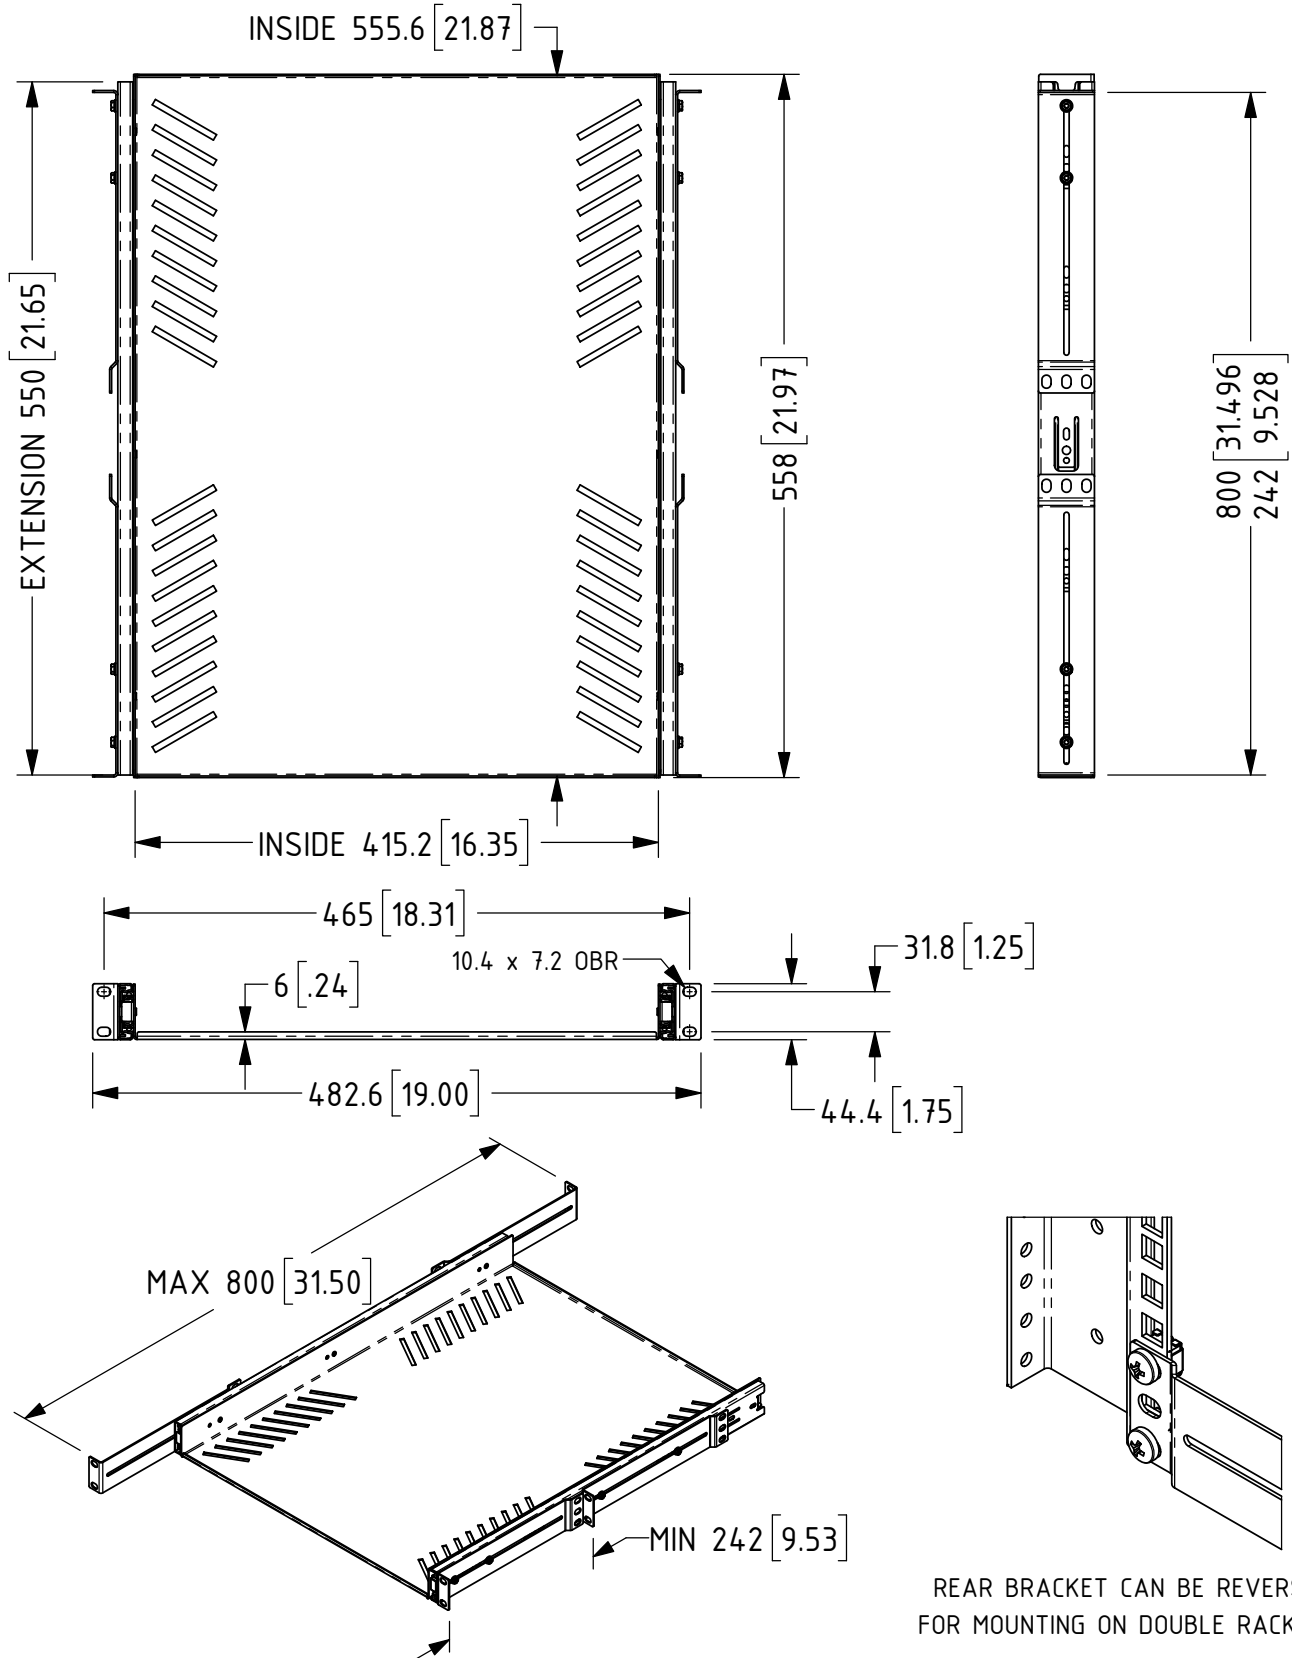

R1290/1U

1U SLIDING RACK TRAY 380mm [14.96"]

R1290-600/1U

1U SLIDING RACK TRAY 558mm [21.97"]

THIS DOCUMENT CONTAINS INFORMATION PROPRIETARY TO PENN ELCOM LTD. AND SHALL NOT BE REPRODUCED NOR TRANSFERRED TO OTHER DOCUMENTS NOR DISCLOSED TO A THIRD PARTY OR USED FOR ANY PURPOSE OTHER THAN FOR WHICH IT IS FURNISHED WITHOUT THE WRITTEN PERMISSION OF PENN ELCOM LTD. PENN ELCOM LTD. ACCEPTS NO RESPONSIBILITY OR LIABILITY FOR THE CORRECTNESS, ACCURACY AND COMPLETENESS OF THIS ILLUSTRATION.