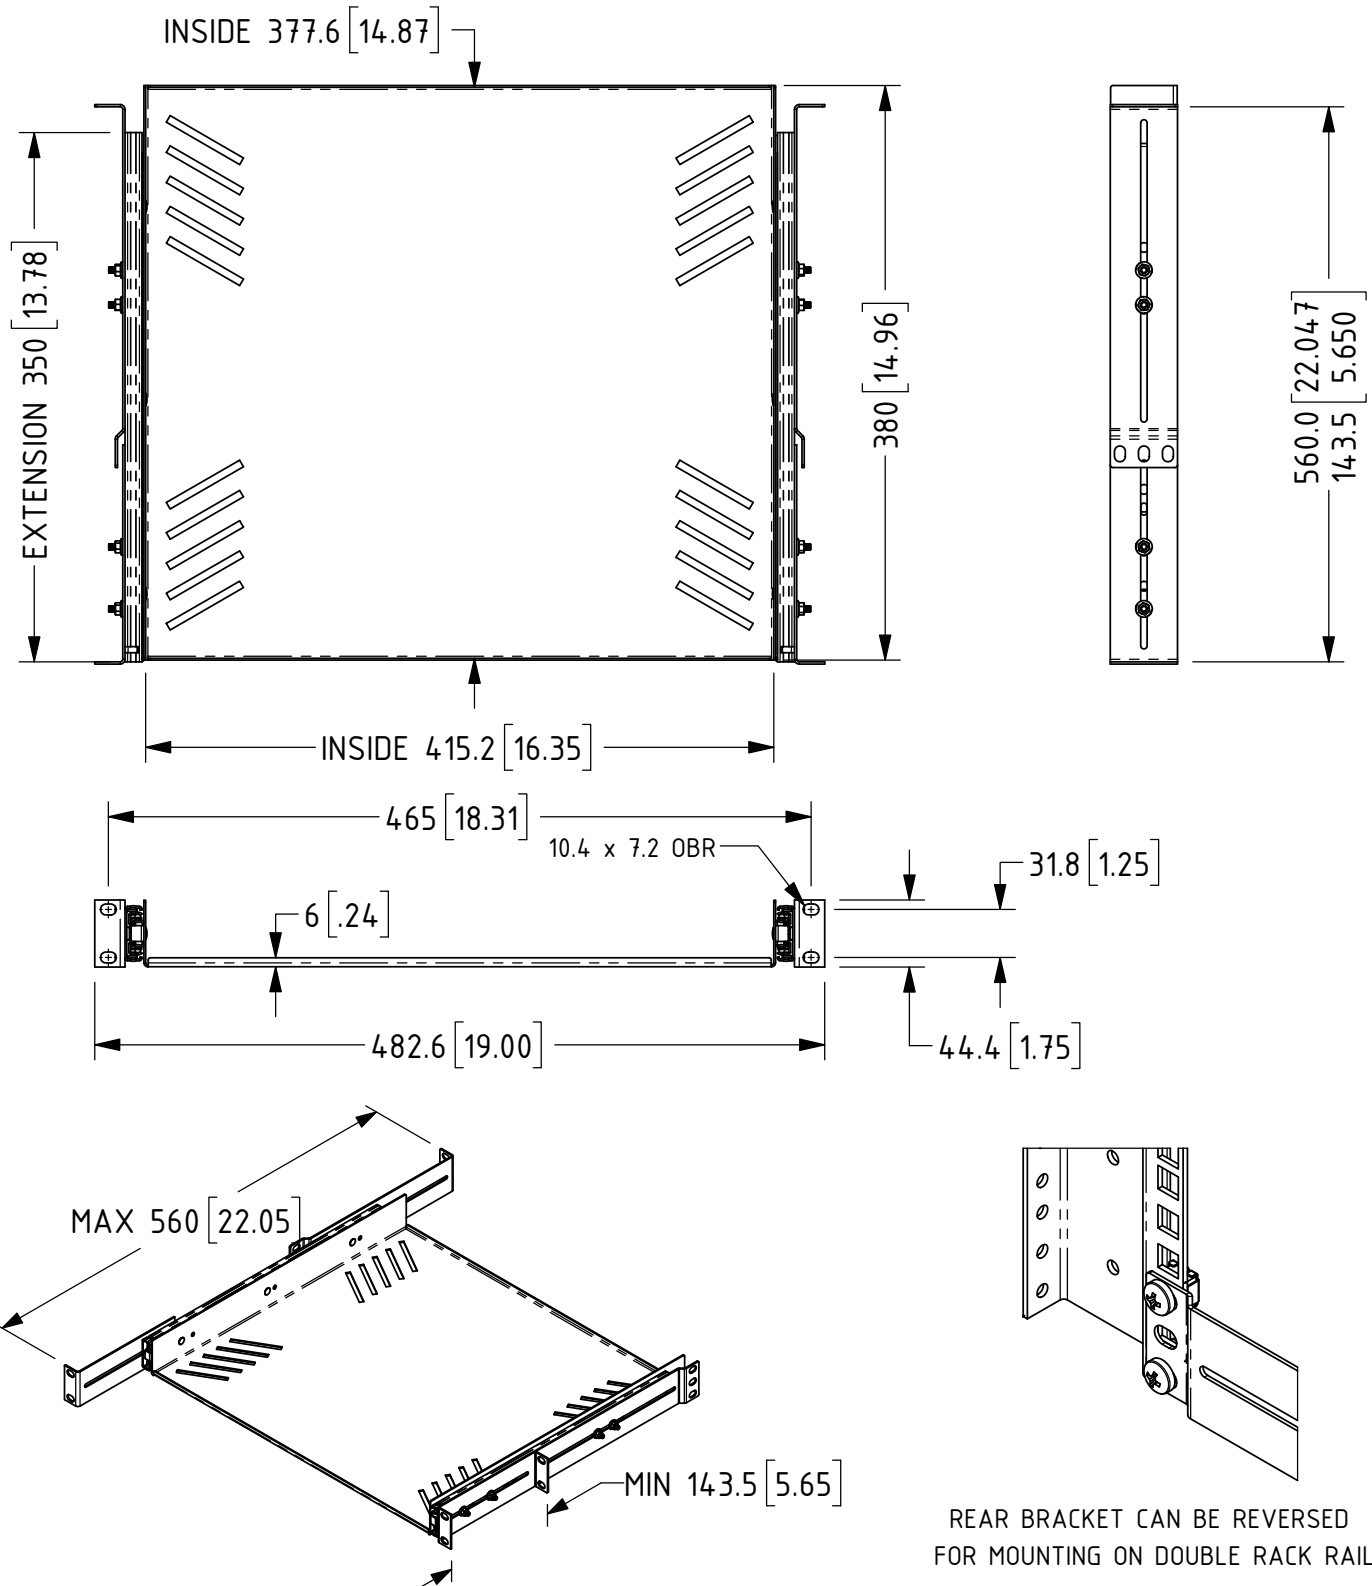

R1290/1U

1U SLIDING RACK TRAY 380mm [14.96"]

R1290-600/1U

1U SLIDING RACK TRAY 558mm [21.97"]

THIS DOCUMENT CONTAINS INFORMATION PROPRIETARY TO PENN ELCOM LTD. AND SHALL NOT BE REPRODUCED NOR TRANSFERRED TO OTHER DOCUMENTS NOR DISCLOSED TO A THIRD PARTY OR USED FOR ANY PURPOSE OTHER THAN FOR WHICH IT IS FURNISHED WITHOUT THE WRITTEN PERMISSION OF PENN ELCOM LTD. PENN ELCOM LTD. ACCEPTS NO RESPONSIBILITY OR LIABILITY FOR THE CORRECTNESS, ACCURACY AND COMPLETENESS OF THIS ILLUSTRATION.