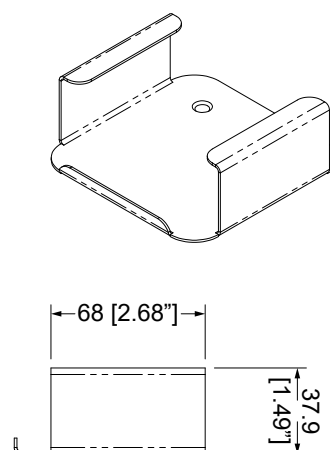

WB-ATVG4-W
Finish: Gloss White

Width:	100.4 / 3.95"
Height:	99.2 / 3.9"
Depth:	37.9 / 1.49"
Weight:	0.5Kg / 1.1Lb
Mounting Holes	
Countersink:	Ø 8.5 / 0.33"
Holes:	Ø 6.5 / 0.25"

Velcro® tape is also supplied for quick and easy installation.

Load Capacity with Velcro® Tape:
5Kg / 11Lb

Wall Mount Bracket for SONOS CONNECT - WB-ZP90

SONOS
CONNECT

WB-ZP90-W

Finish: Gloss White

WB-ZP90-B

Finish: Solar Black

WB-ZP90 for SONOS CONNECT

Width:	139.4 / 5.49"
Height:	141.2 / 5.56"
Depth:	77.4 / 3.05"
Weight:	0.5Kg / 1.1Lb

Mounting Holes

Countersink:	Ø 13 / 0.51"
Holes:	Ø 10.6 / 0.42"

Velcro® tape is also supplied for quick and easy installation.

Width:	188.4 / 7.42"
Height:	208.2 / 8.2"
Depth:	92.4 / 3.64"
Weight:	0.8Kg / 1.76Lb

Mounting Holes

Countersink:	Ø 13 / 0.51"
Holes:	Ø 10.6 / 0.42"

Velcro® tape is also supplied for quick and easy installation.