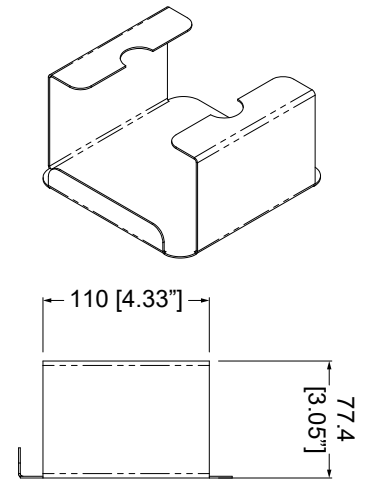

Mounting Holes

Countersink:	Ø 13 / 0.51"
Holes:	Ø 10.6 / 0.42"

Velcro® tape is also supplied for quick and easy installation.

Load Capacity with Velcro® Tape:
5Kg / 11Lb