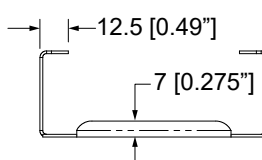

WB-ATVG4 for Apple TV (4th generation) and Apple TV 4K

WB-ATVG4
Finish: Solar Black

WB-ATVG4-W
Finish: Gloss White

Width:	100.4 / 3.95"
Height:	99.2 / 3.9"
Depth:	37.9 / 1.49"
Weight:	0.5Kg / 1.1Lb
Mounting Holes	
Countersink:	Ø 8.5 / 0.33"
Holes:	Ø 6.5 / 0.25"

Velcro® tape is also supplied for quick and easy installation.

Load Capacity with Velcro® Tape:
5Kg / 11Lb