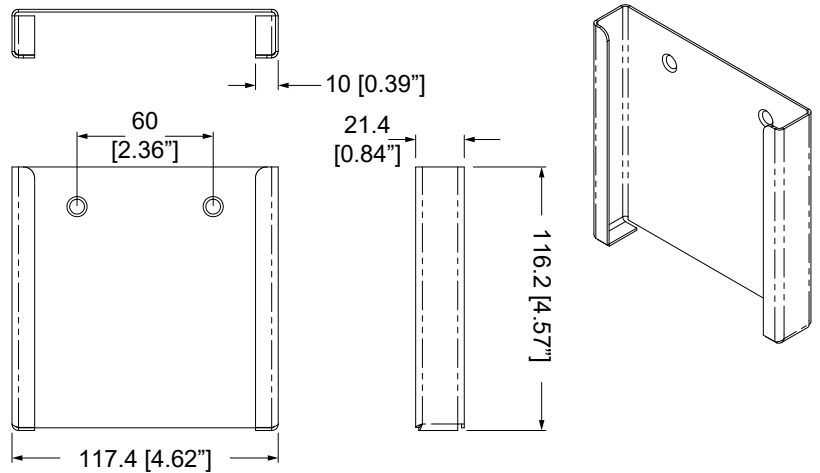

WB-AMAZONFB
Finish: Solar Black

WB-AMAZONF-W
Finish: Gloss White

WB-AMAZONFB for Amazon Fire TV

Width:	117.4 / 4.62"
Height:	116.2 / 4.57"
Depth:	21.4 / 0.84"
Weight:	0.5Kg / 1.1Lb
Mounting Holes	
Countersink:	Ø 8.5 / 0.33"
Holes:	Ø 6.5 / 0.25"

Velcro® tape is also supplied for quick and easy installation.

Load Capacity with Velcro® Tape:
5Kg / 11Lb