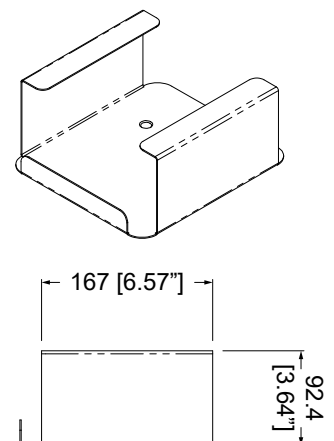

Mounting Holes

Countersink:	Ø 13 / 0.51"
Holes:	Ø 10.6 / 0.42"

Velcro® tape is also supplied for quick and easy installation.

Load Capacity with Velcro® Tape:
5Kg / 11Lb