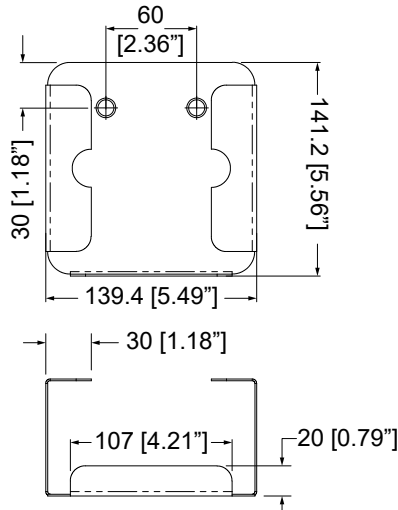

Mounting Holes

Countersink:	Ø 13 / 0.51"
Holes:	Ø 10.6 / 0.42"

Velcro® tape is also supplied for quick and easy installation.

Load Capacity with Velcro® Tape:
5Kg / 11Lb