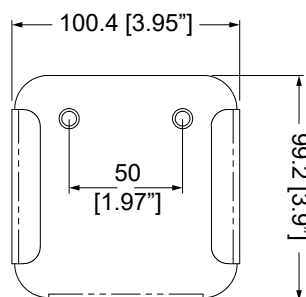

WB-ATVG4 for Apple TV (4th generation) and Apple TV 4K

WB-ATVG4
Finish: Solar Black

WB-ATVG4-W
Finish: Gloss White

Width:	100.4 / 3.95"
Height:	99.2 / 3.9"
Depth:	37.9 / 1.49"
Weight:	0.5Kg / 1.1Lb
Mounting Holes	
Countersink:	Ø 8.5 / 0.33"
Holes:	Ø 6.5 / 0.25"

Velcro® tape is also supplied for quick and easy installation.

Load Capacity with Velcro® Tape:
5Kg / 11Lb