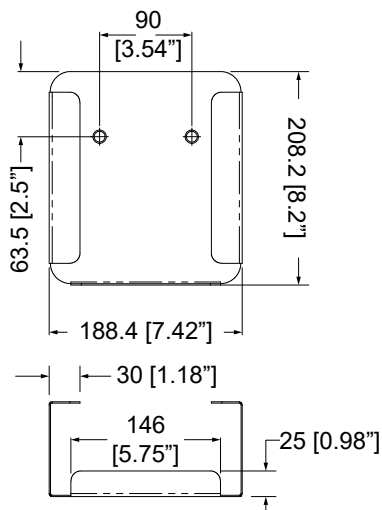

Mounting Holes

Countersink:	Ø 13 / 0.51"
Holes:	Ø 10.6 / 0.42"

Velcro® tape is also supplied for quick and easy installation.

Load Capacity with Velcro® Tape:
5Kg / 11Lb