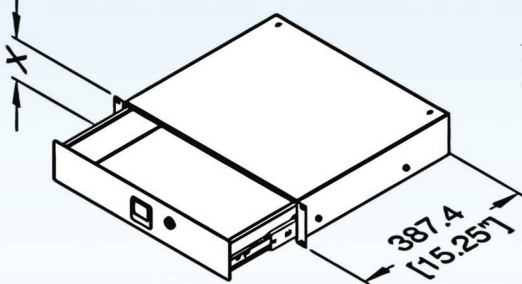

#### Features & Benefits

- Made from 18 Gauge steel
- Black epoxy powder coat for durable finish
- Heavy Duty draw slides - Security lock comes with 2 keys

Drawer	X	Internal Height
2U	88.9mm / 3.50"	73mm / 2.87"
3U	133.4mm / 5.25"	117mm / 4.61"
4U	177.8mm / 7.00"	161mm / 6.34"
5U	222.3mm / 8.75"	205.5mm / 8.04"
6U	266.7mm / 10.5"	249.9mm / 9.84"